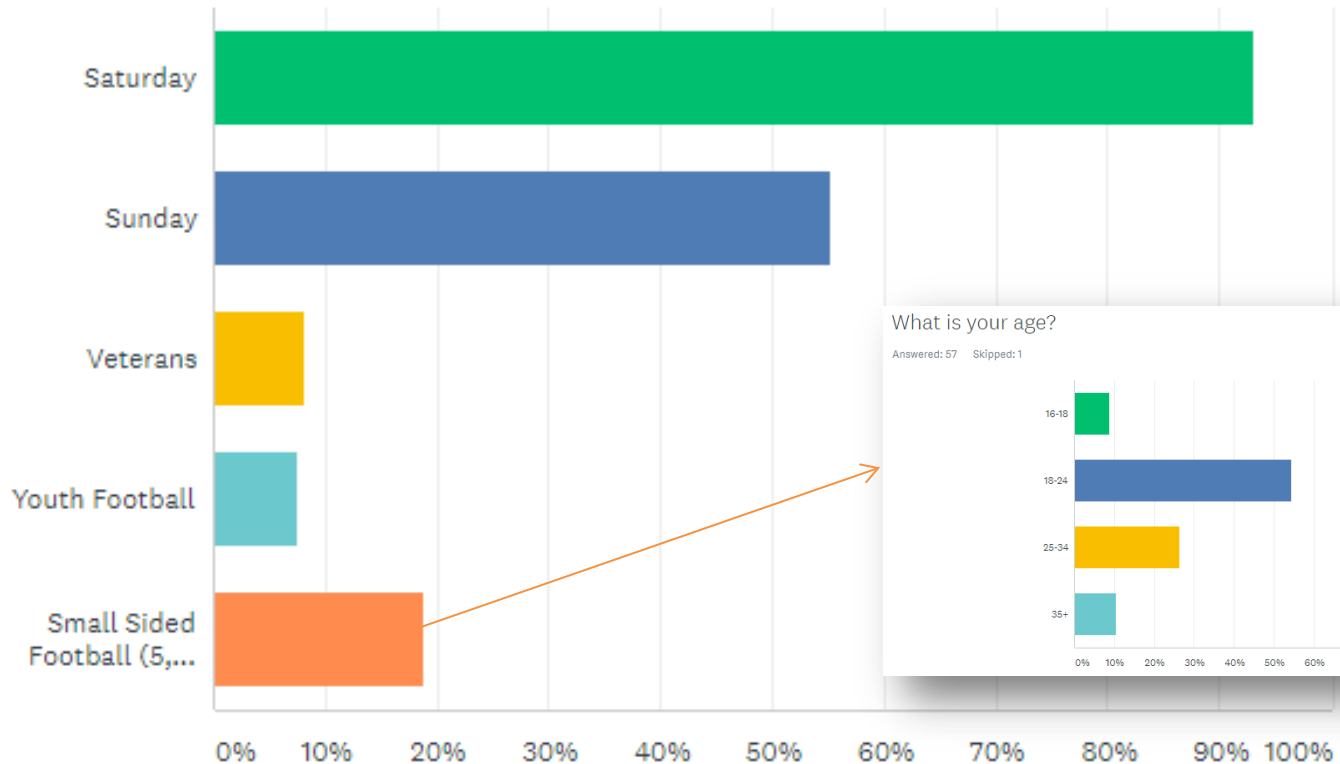

Your Game Your County FA

Survey Responses – 310 total

What is your current involvement in the local adult game? If you have more than one role, please tick your primary role.

Answered: 308 Skipped: 2

Cumberland FA

Your Game Your County FA

What is your age?

Answered: 307 Skipped: 3

Cumberland FA

Your Game Your County FA

What format of adult football do you play? (Tick appropriate boxes)

Answered: 308 Skipped: 2

What is your age?