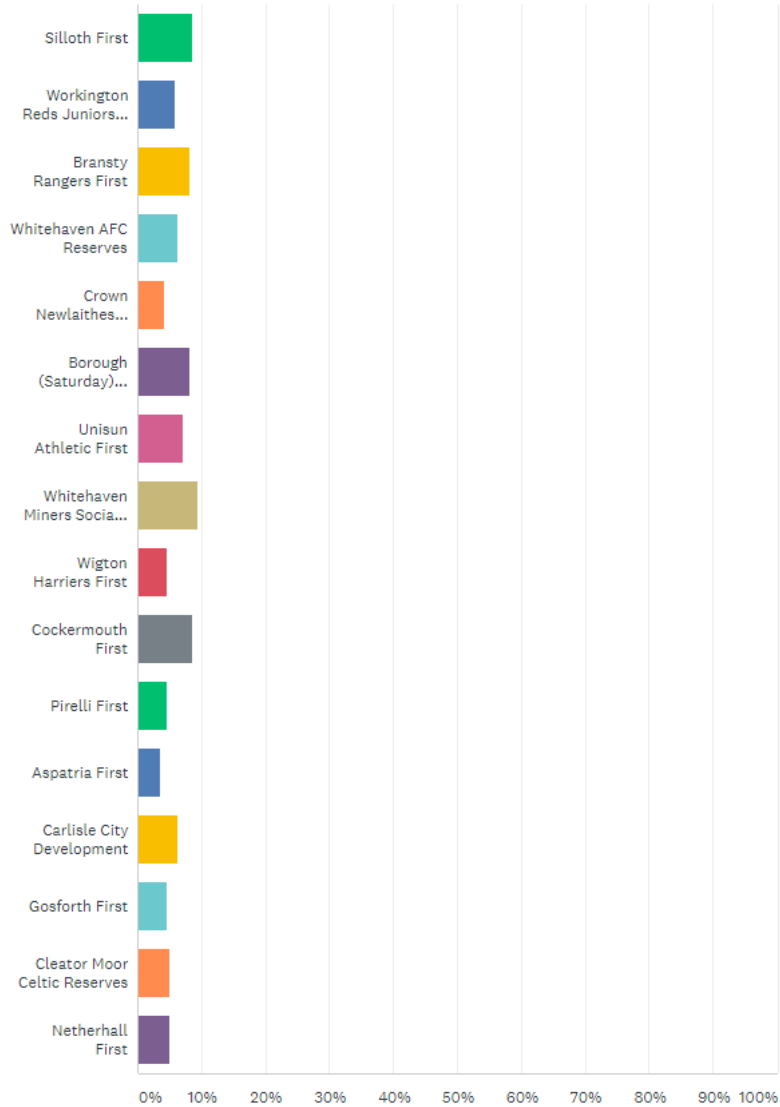

Your Game Your County FA

What is your age?

Answered: 307 Skipped: 3

Cumberland FA

Your Game Your County FA

What format of adult football do you play? (Tick appropriate boxes)

Answered: 308 Skipped: 2

What is your age?

Answered: 57 Skipped: 1

Cumberland FA

Your Game Your County FA

Which Leagues do you currently play in? (Tick appropriate boxes)

Answered: 309 Skipped: 1

Cumberland FA

Your Game Your County FA

Answered: 305 Skipped: 5