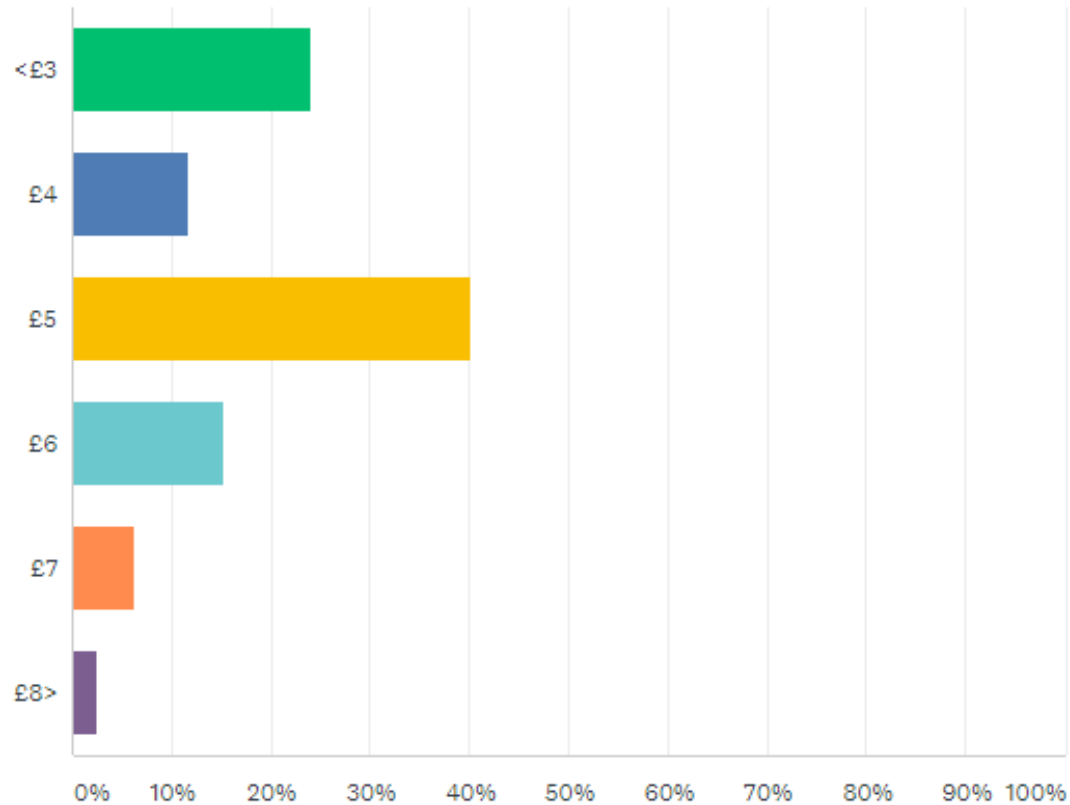

What do you believe is a reasonable figure that players should expect to pay to play football per week (For one training session and one match)

Answered: 307 Skipped: 3