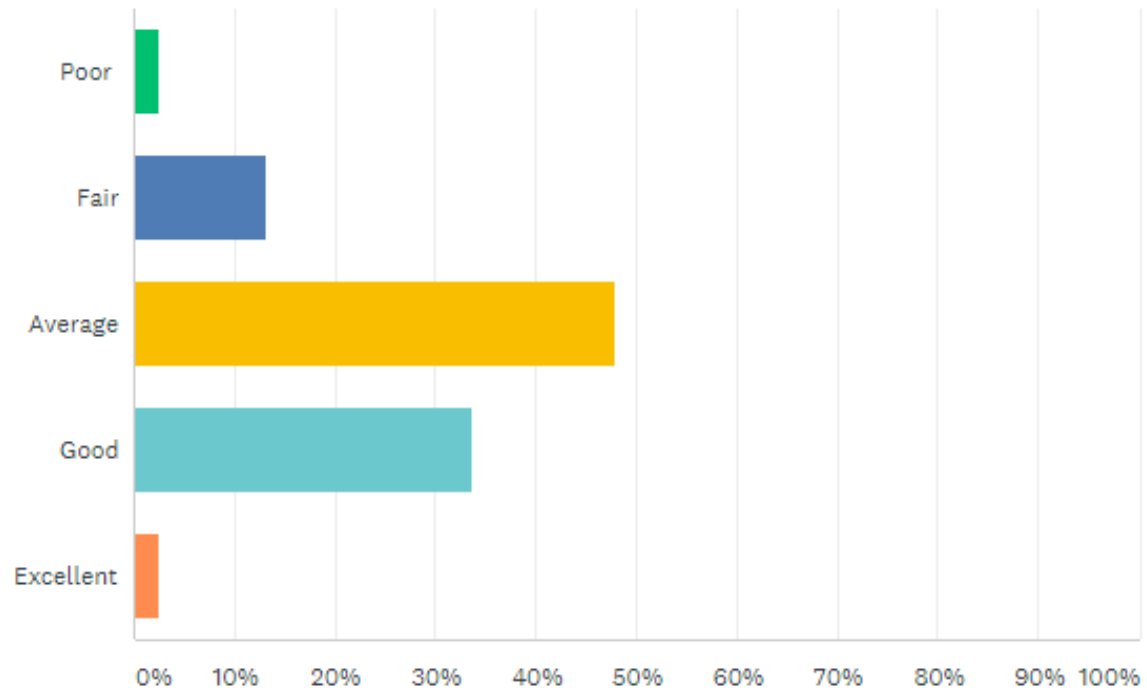

Table detail

* adjustment made

Cumberland FA

Your Game Your County FA

Overall, what is your opinion on the match day experience?

Answered: 309 Skipped: 1

Cumberland FA

Your Game Your County FA