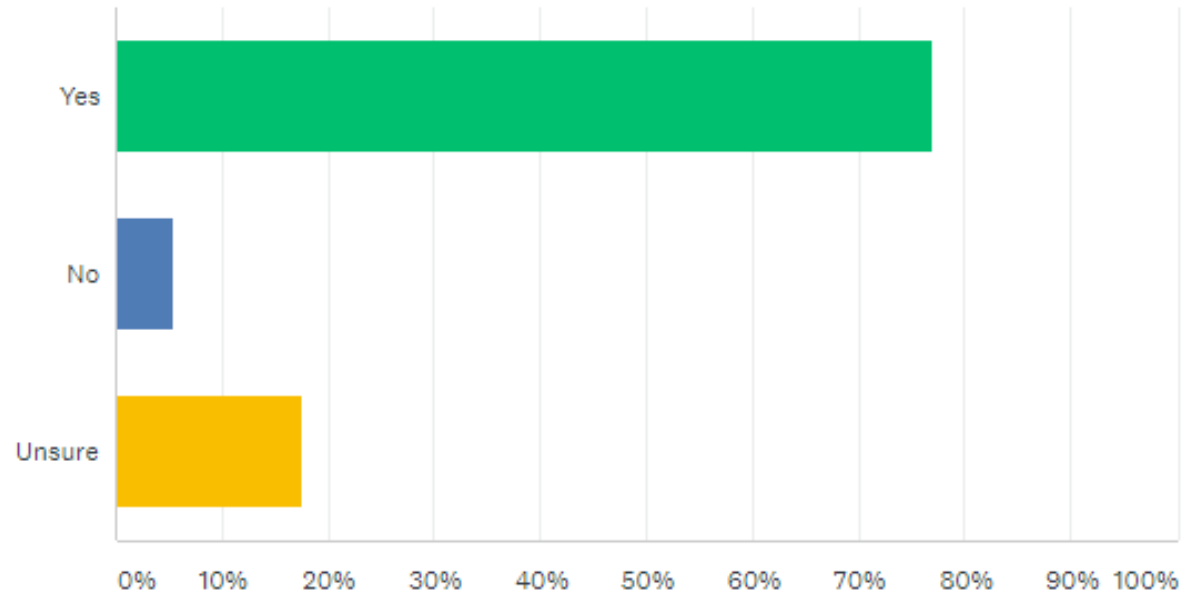

What surface do you enjoy playing on?

Answered: 309 Skipped: 1

Cumberland FA

Your Game Your County FA

Do you plan on playing Saturday football next season?

Answered: 309 Skipped: 1

If Cumberland FA and/or the Leagues could do two things to encourage more people to play football on a more regular basis. What could these 2 things be? (Tick 2 boxes)