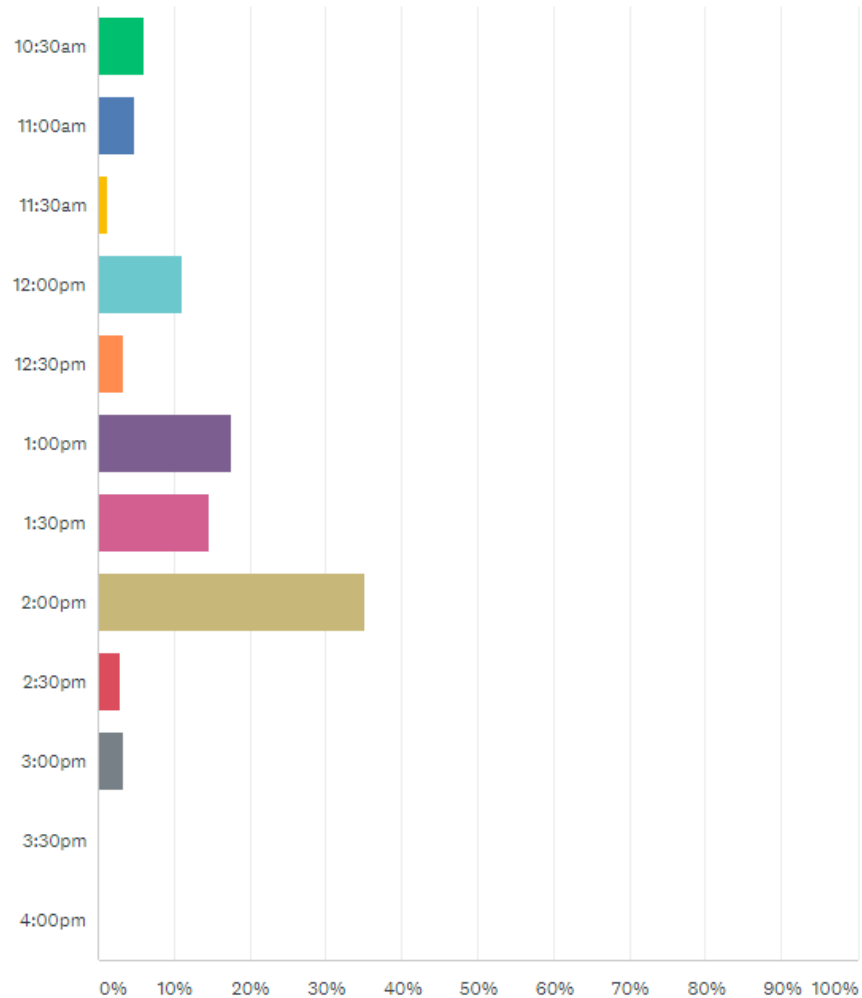

Are teams aware that they can mutually agree kick off times?