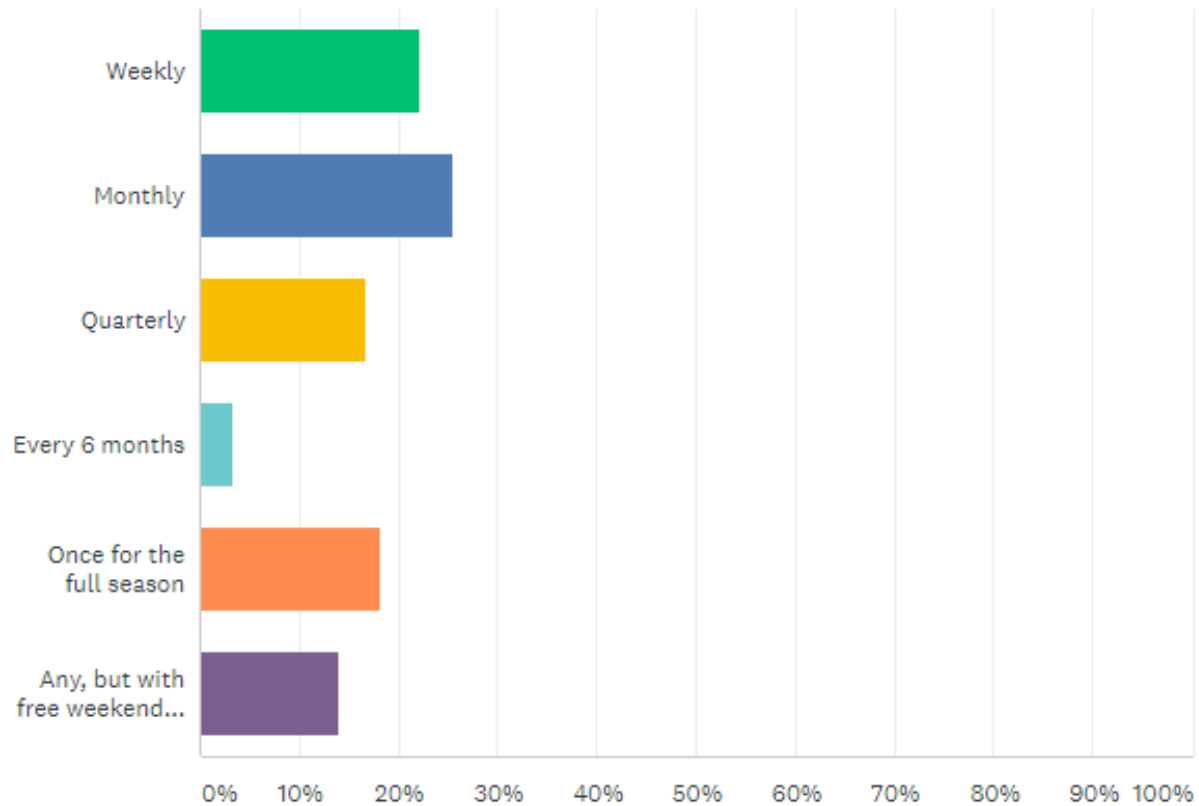

How would you like the fixtures to be set?

Answered: 306 Skipped: 4