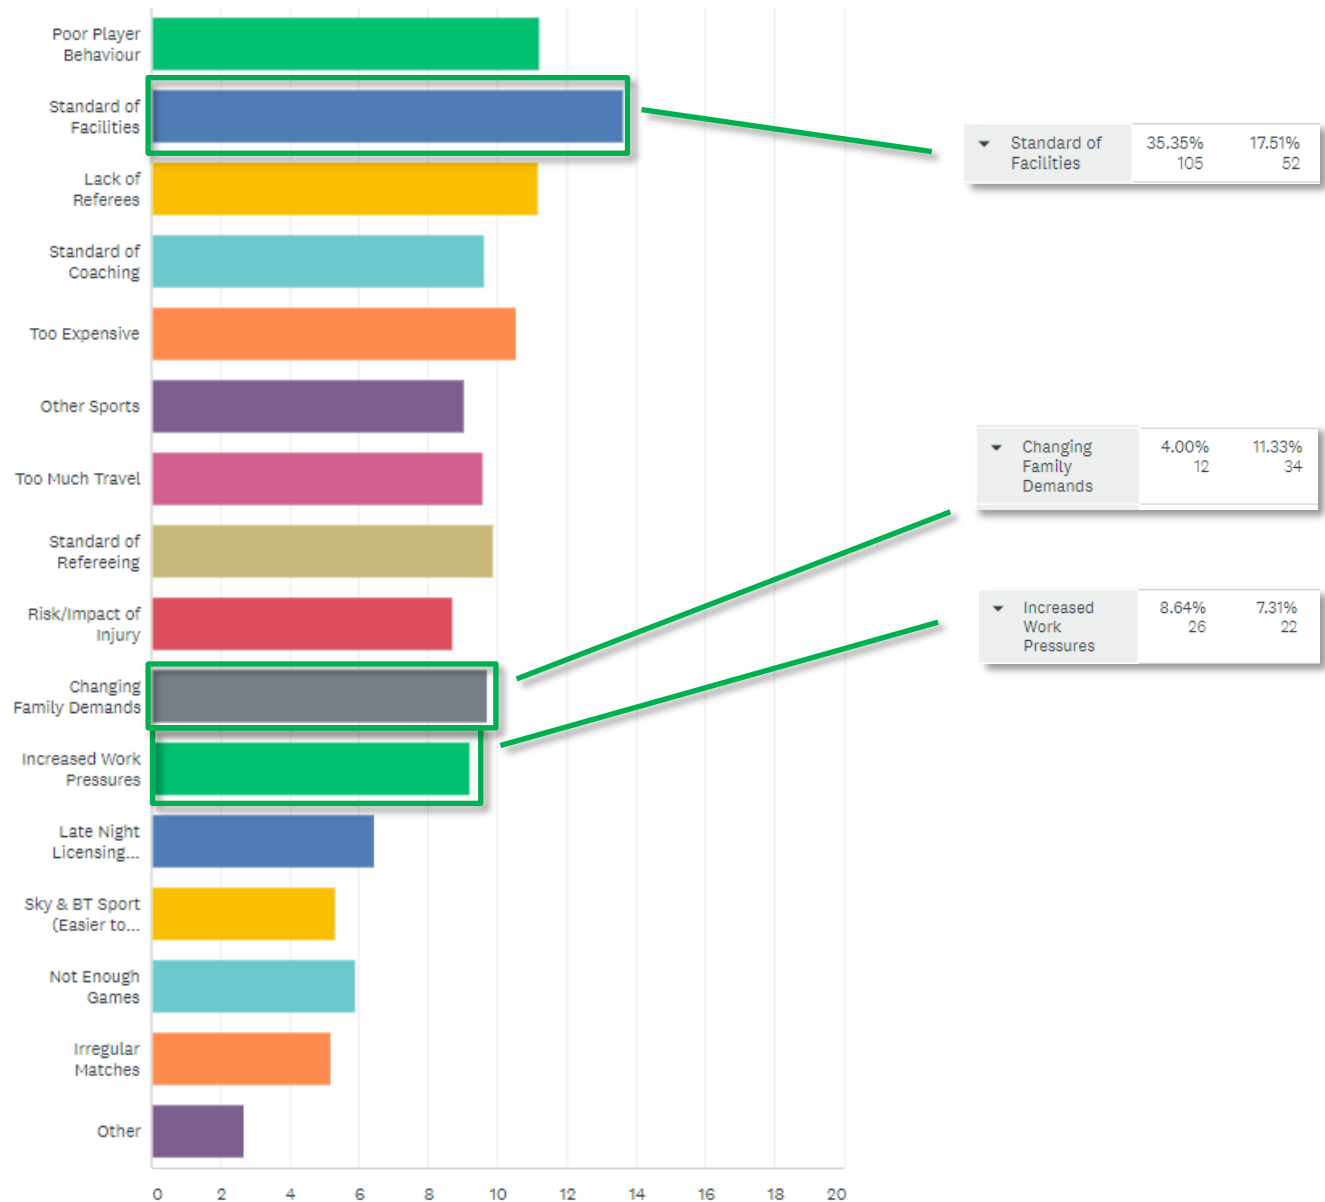

Please rank in order up to 5 from the list provided, with the top being the most relevant, the reasons you believe the adult grassroots game has less teams than previous years? (Move responses into an order: 1-5)

Answered: 310 Skipped: 0