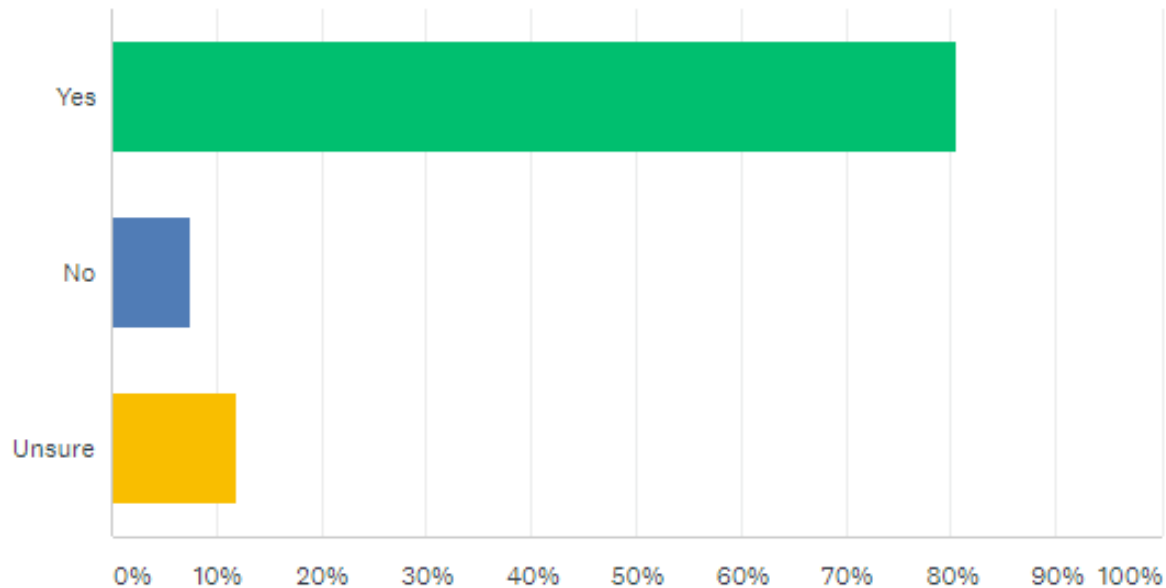

Would a Championship-Style play off system in the lower division add increased interest to the final weeks of the season?

Answered: 309 Skipped: 1