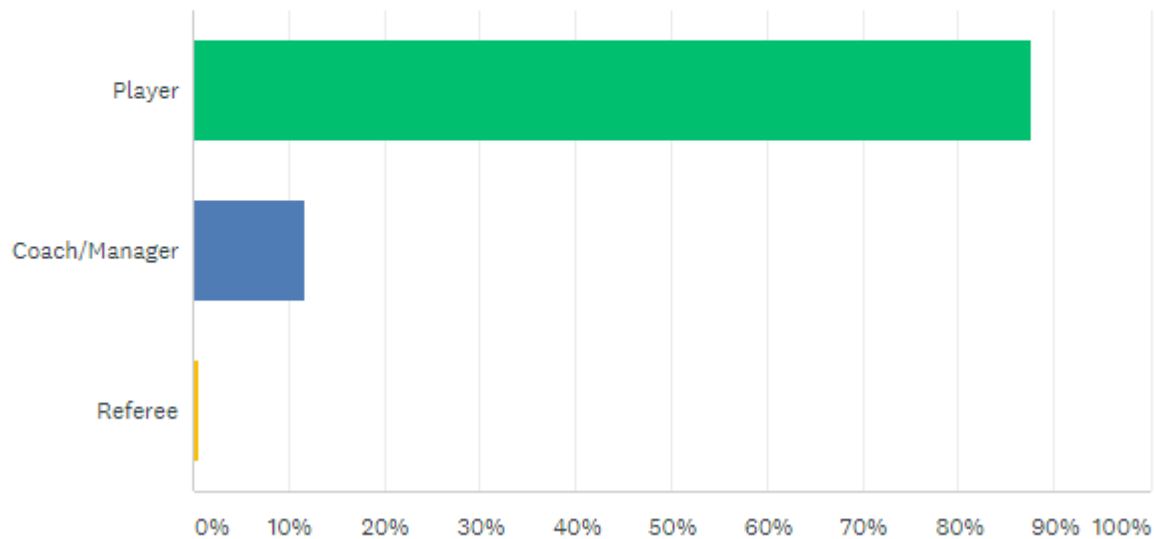

Your Game Your County FA

Survey Responses – 310 total

What is your current involvement in the local adult game? If you have more than one role, please tick your primary role.

Answered: 308 Skipped: 2

Cumberland FA