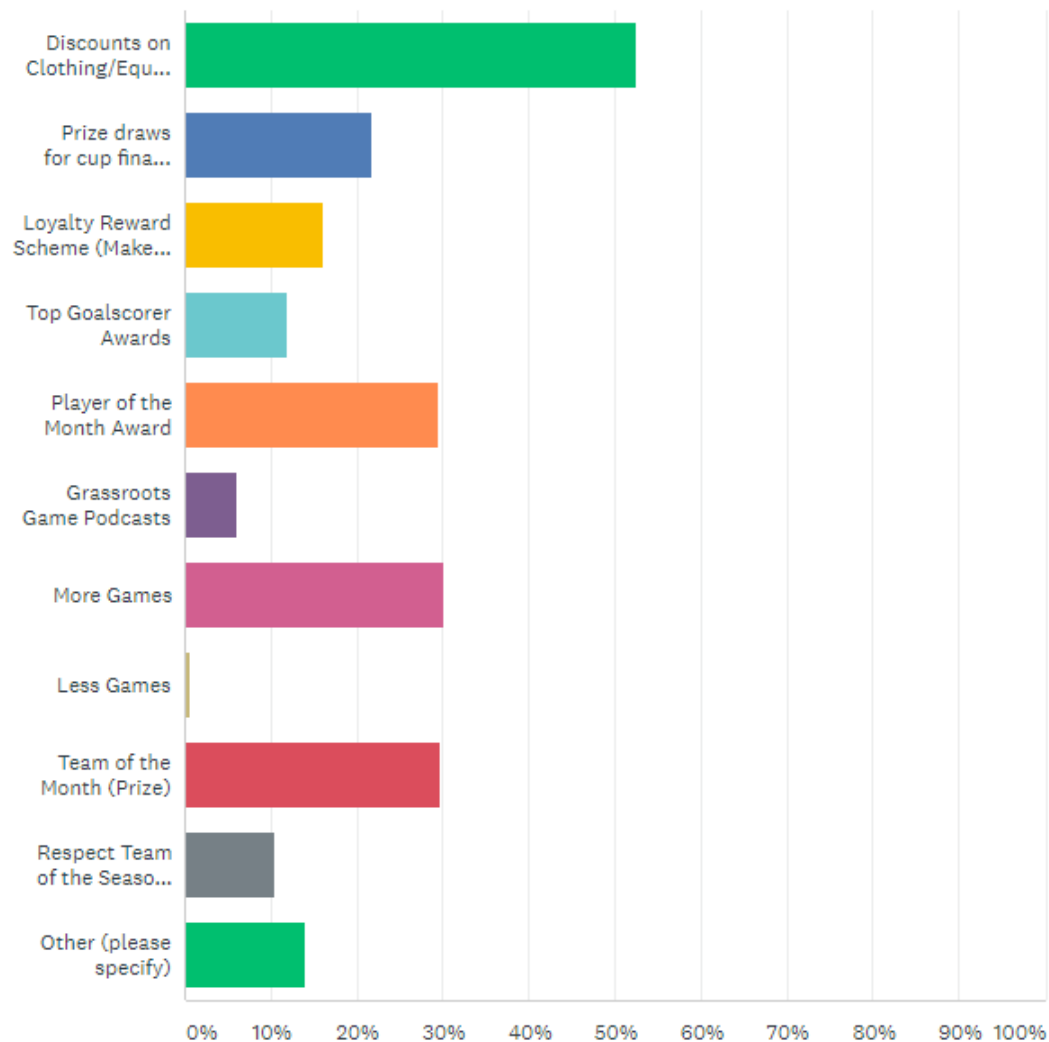

If Cumberland FA and/or the Leagues could do two things to encourage more people to play football on a more regular basis. What could these 2 things be? (Tick 2 boxes)

Answered: 309 Skipped: 1

Opportunity for a Social Media Lead to run rewards schemes