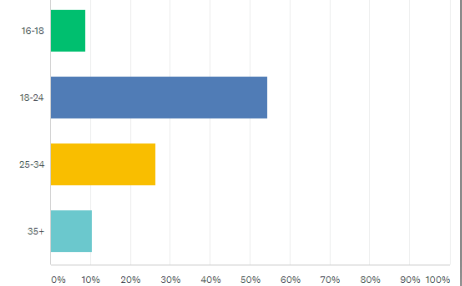

Your Game Your County FA

Survey Responses – 310 total

What is your current involvement in the local adult game? If you have more than one role, please tick your primary role.

Answered: 308 Skipped: 2

Cumberland FA

Your Game Your County FA

What is your age?

Answered: 307 Skipped: 3

Cumberland FA

Your Game Your County FA

What format of adult football do you play? (Tick appropriate boxes)

Answered: 308 Skipped: 2

What is your age?

Answered: 57 Skipped: 1

Cumberland FA

Your Game Your County FA

Which Leagues do you currently play in? (Tick appropriate boxes)

Answered: 309 Skipped: 1

Cumberland FA

Your Game Your County FA

Answered: 305 Skipped: 5