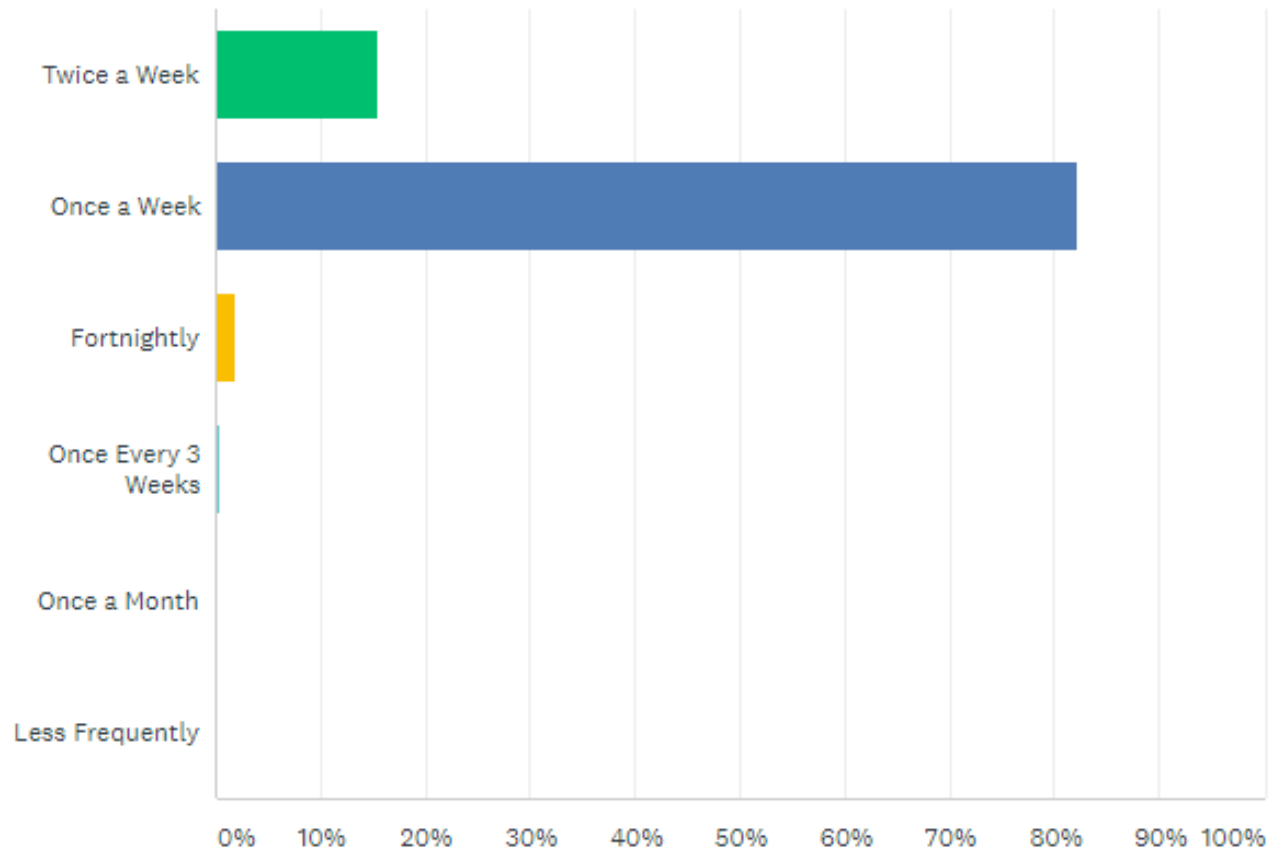

Cumberland FA

Your Game Your County FA

How would you like the fixtures to be set?

Answered: 306 Skipped: 4

Cumberland FA

Your Game Your County FA

How often would you like to play matches? (For 1 team)

Answered: 309 Skipped: 1