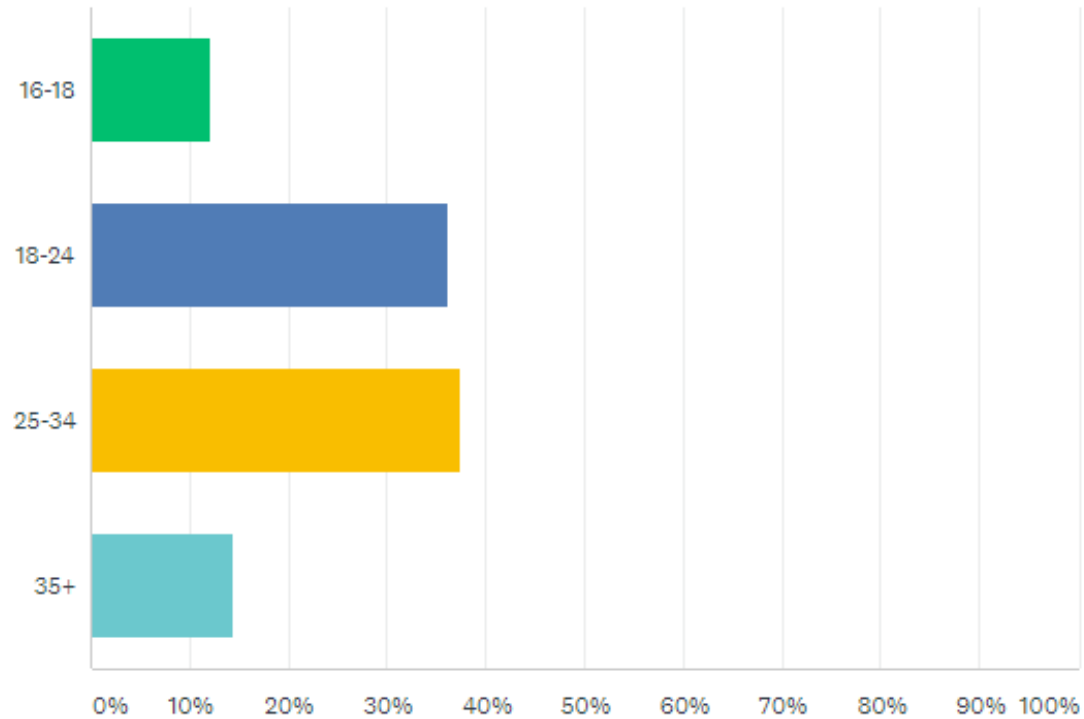

Your Game Your County FA

Survey Responses – 310 total

What is your current involvement in the local adult game? If you have more than one role, please tick your primary role.

Answered: 308 Skipped: 2

Cumberland FA

Your Game Your County FA

What is your age?

Answered: 307 Skipped: 3

Cumberland FA

Your Game Your County FA

What format of adult football do you play? (Tick appropriate boxes)

Answered: 308 Skipped: 2

What is your age?