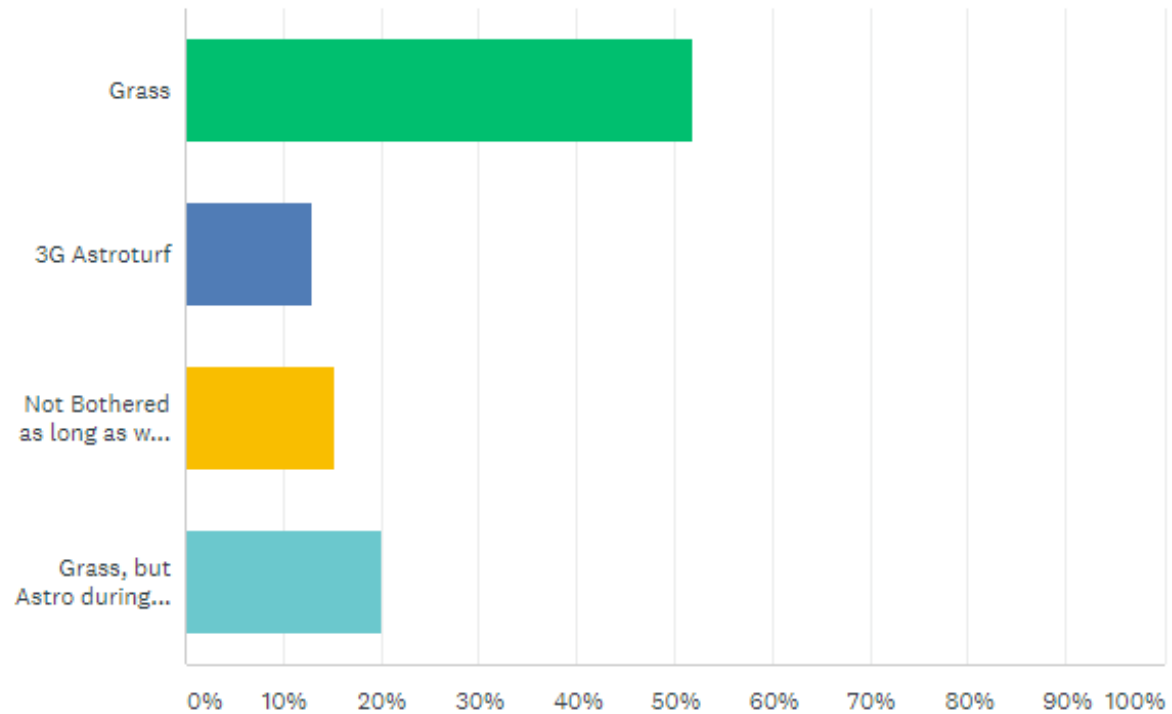

What surface do you enjoy playing on?

Answered: 309 Skipped: 1