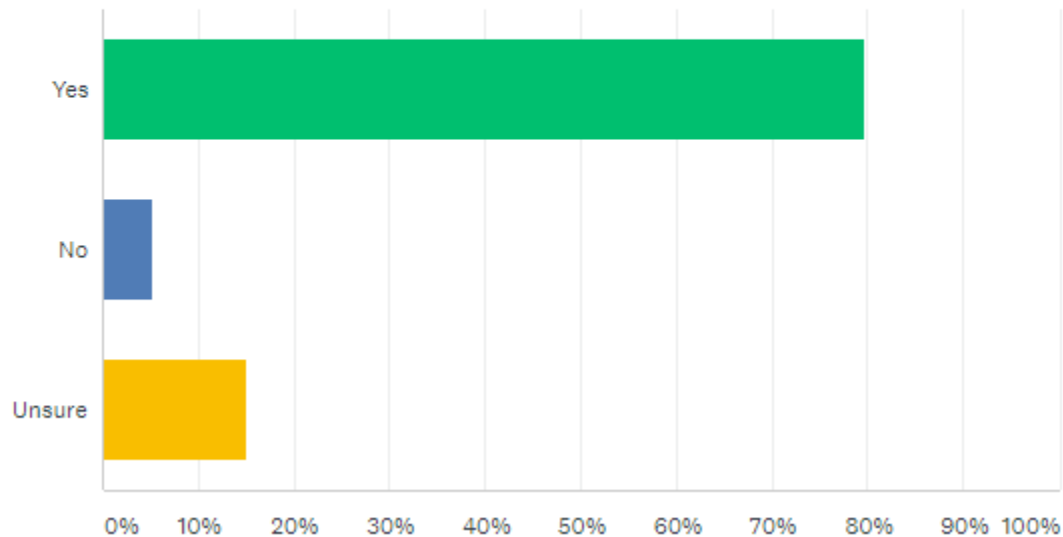

Answered: 310 Skipped: 0

Cumberland FA

Your Game Your County FA

Would you welcome a review of the current league/cup structures? (I.e. amount of games/cups)

Answered: 306 Skipped: 4

Need to establish what the players would like to review in more detail