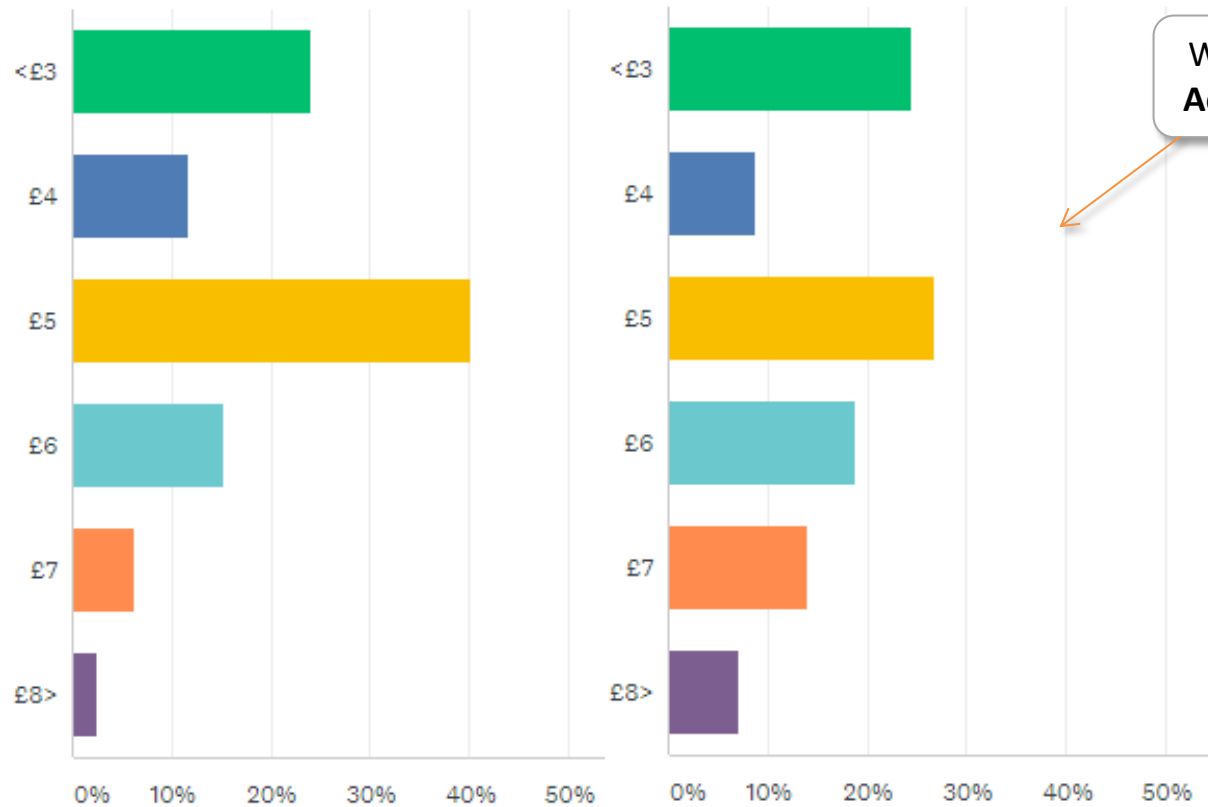

What do you believe is a reasonable figure that players should expect to pay to play football per week (For one training session and one match)

Answered: 307 Skipped: 3

Please rank in order up to 5 from the list provided, with the top being the most relevant, the reasons you believe the adult grassroots game has less teams than previous years? (Move responses into an order: 1-5)