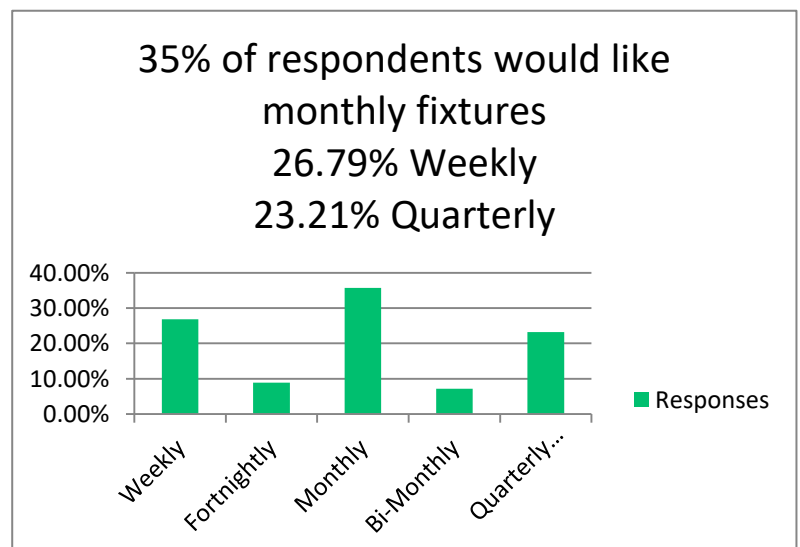

Cumberland FA asked Walking Footballers from the Centres across Cumberland to complete a short survey to let us know what they wanted the future of this activity to look like in the future and what specific support they wanted from the County FA.

56 replies were received.

**Cumberland FA
Walking Football Survey_November 2018**

A summary of further comments on Walking Football in the County

Cumberland FA to get more involved
Walking v Running is an issue – Rules clarification
A number of comments on the Rules
More Walking Football Centres across the County
Competition may not appeal to everyone – so would be good to minimise losses
Official Referees
Newsletter for Cumbrian teams
Invite teams from Lancashire and the NE for a Northern Cup competition
Age banding – 50's, 60's, 70's