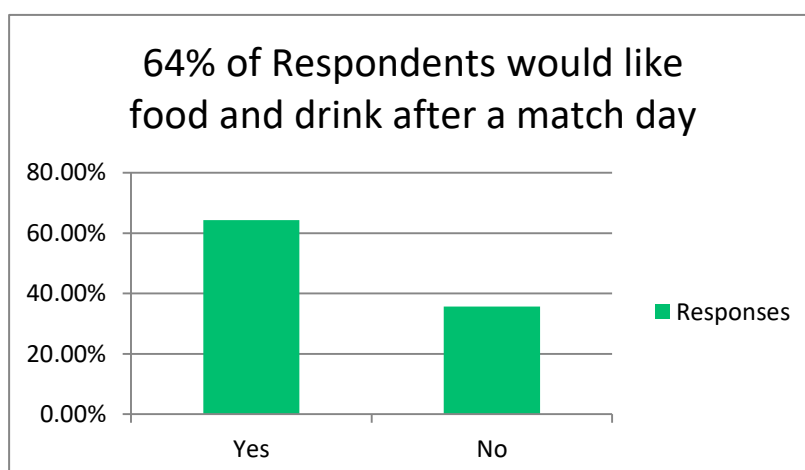

Cumberland FA asked Walking Footballers from the Centres across Cumberland to complete a short survey to let us know what they wanted the future of this activity to look like in the future and what specific support they wanted from the County FA.

56 replies were received.

**Cumberland FA
Walking Football Survey_November 2018**

A summary of further comments on Walking Football in the County

Cumberland FA to get more involved
Walking v Running is an issue – Rules clarification
A number of comments on the Rules
More Walking Football Centres across the County
Competition may not appeal to everyone – so would be good to minimise losses
Official Referees
Newsletter for Cumbrian teams
Invite teams from Lancashire and the NE for a Northern Cup competition
Age banding – 50's, 60's, 70's