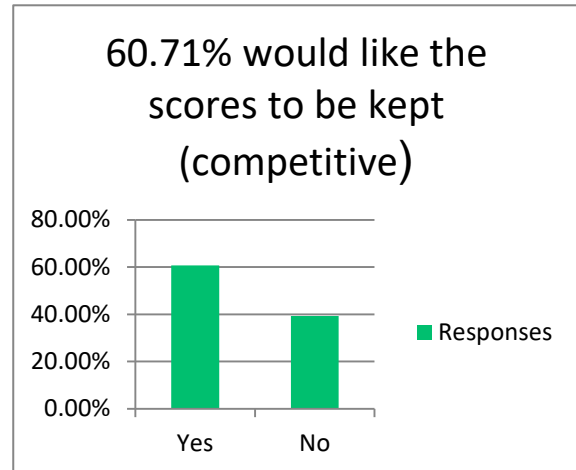

Cumberland FA asked Walking Footballers from the Centres across Cumberland to complete a short survey to let us know what they wanted the future of this activity to look like in the future and what specific support they wanted from the County FA.

56 replies were received.

**Cumberland FA
Walking Football Survey_November 2018**

A summary of further comments on Walking Football in the County

Cumberland FA to get more involved
Walking v Running is an issue – Rules clarification
A number of comments on the Rules
More Walking Football Centres across the County
Competition may not appeal to everyone – so would be good to minimise losses
Official Referees
Newsletter for Cumbrian teams
Invite teams from Lancashire and the NE for a Northern Cup competition
Age banding – 50's, 60's, 70's