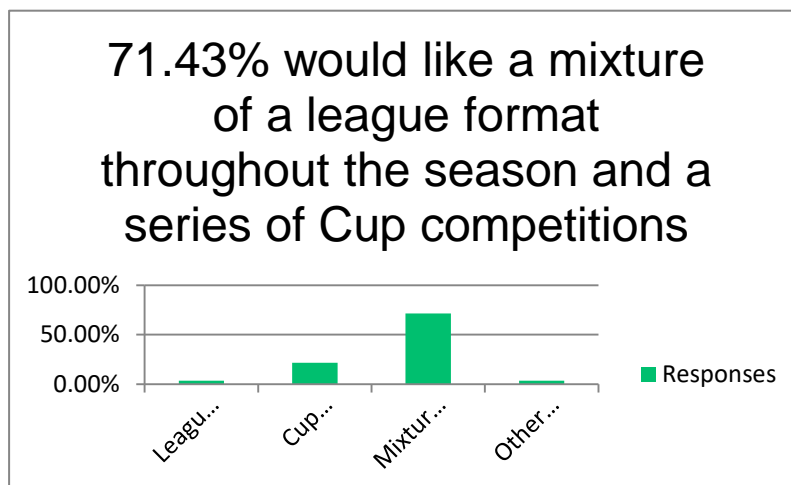

Cumberland FA asked Walking Footballers from the Centres across Cumberland to complete a short survey to let us know what they wanted the future of this activity to look like in the future and what specific support they wanted from the County FA.

56 replies were received.