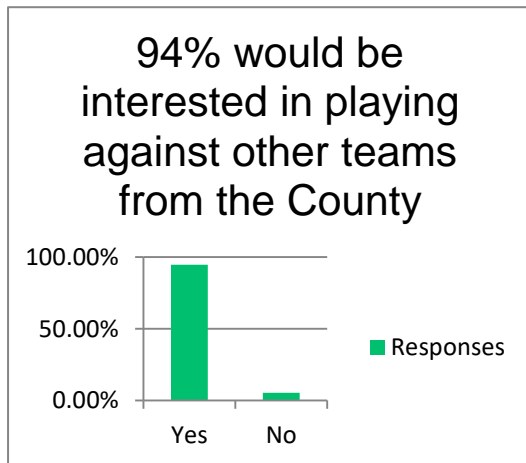

Cumberland FA asked Walking Footballers from the Centres across Cumberland to complete a short survey to let us know what they wanted the future of this activity to look like in the future and what specific support they wanted from the County FA.

56 replies were received.

**Cumberland FA
Walking Football Survey_November 2018**

A summary of further comments on Walking Football in the County

Cumberland FA to get more involved
Walking v Running is an issue – Rules clarification
A number of comments on the Rules
More Walking Football Centres across the County
Competition may not appeal to everyone – so would be good to minimise losses
Official Referees
Newsletter for Cumbrian teams
Invite teams from Lancashire and the NE for a Northern Cup competition
Age banding – 50's, 60's, 70's