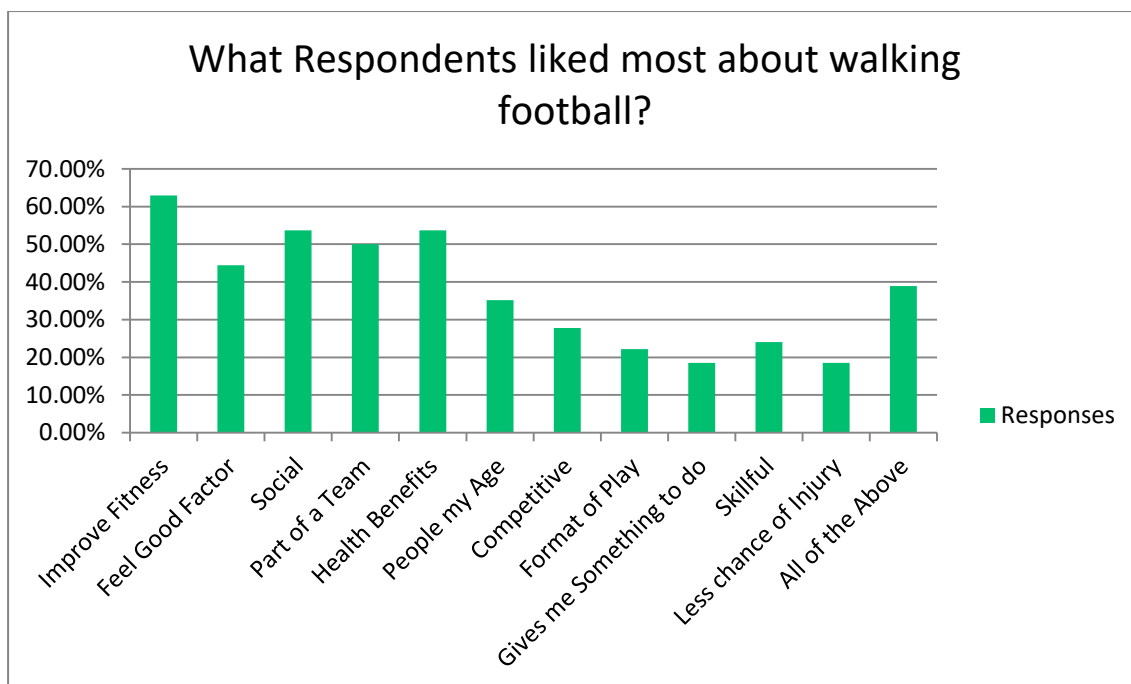

Cumberland FA asked Walking Footballers from the Centres across Cumberland to complete a short survey to let us know what they wanted the future of this activity to look like in the future and what specific support they wanted from the County FA.

56 replies were received.

**Cumberland FA
Walking Football Survey_November 2018**

A summary of further comments on Walking Football in the County

Cumberland FA to get more involved
Walking v Running is an issue – Rules clarification
A number of comments on the Rules
More Walking Football Centres across the County
Competition may not appeal to everyone – so would be good to minimise losses
Official Referees
Newsletter for Cumbrian teams
Invite teams from Lancashire and the NE for a Northern Cup competition
Age banding – 50's, 60's, 70's