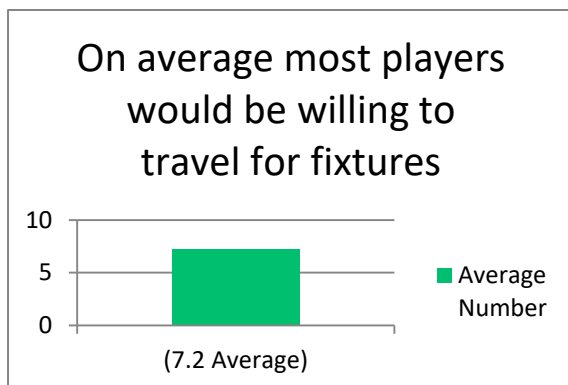

Cumberland FA asked Walking Footballers from the Centres across Cumberland to complete a short survey to let us know what they wanted the future of this activity to look like in the future and what specific support they wanted from the County FA.

56 replies were received.

**Cumberland FA
Walking Football Survey_November 2018**

A summary of further comments on Walking Football in the County

Cumberland FA to get more involved
Walking v Running is an issue – Rules clarification
A number of comments on the Rules
More Walking Football Centres across the County
Competition may not appeal to everyone – so would be good to minimise losses
Official Referees
Newsletter for Cumbrian teams
Invite teams from Lancashire and the NE for a Northern Cup competition
Age banding – 50's, 60's, 70's