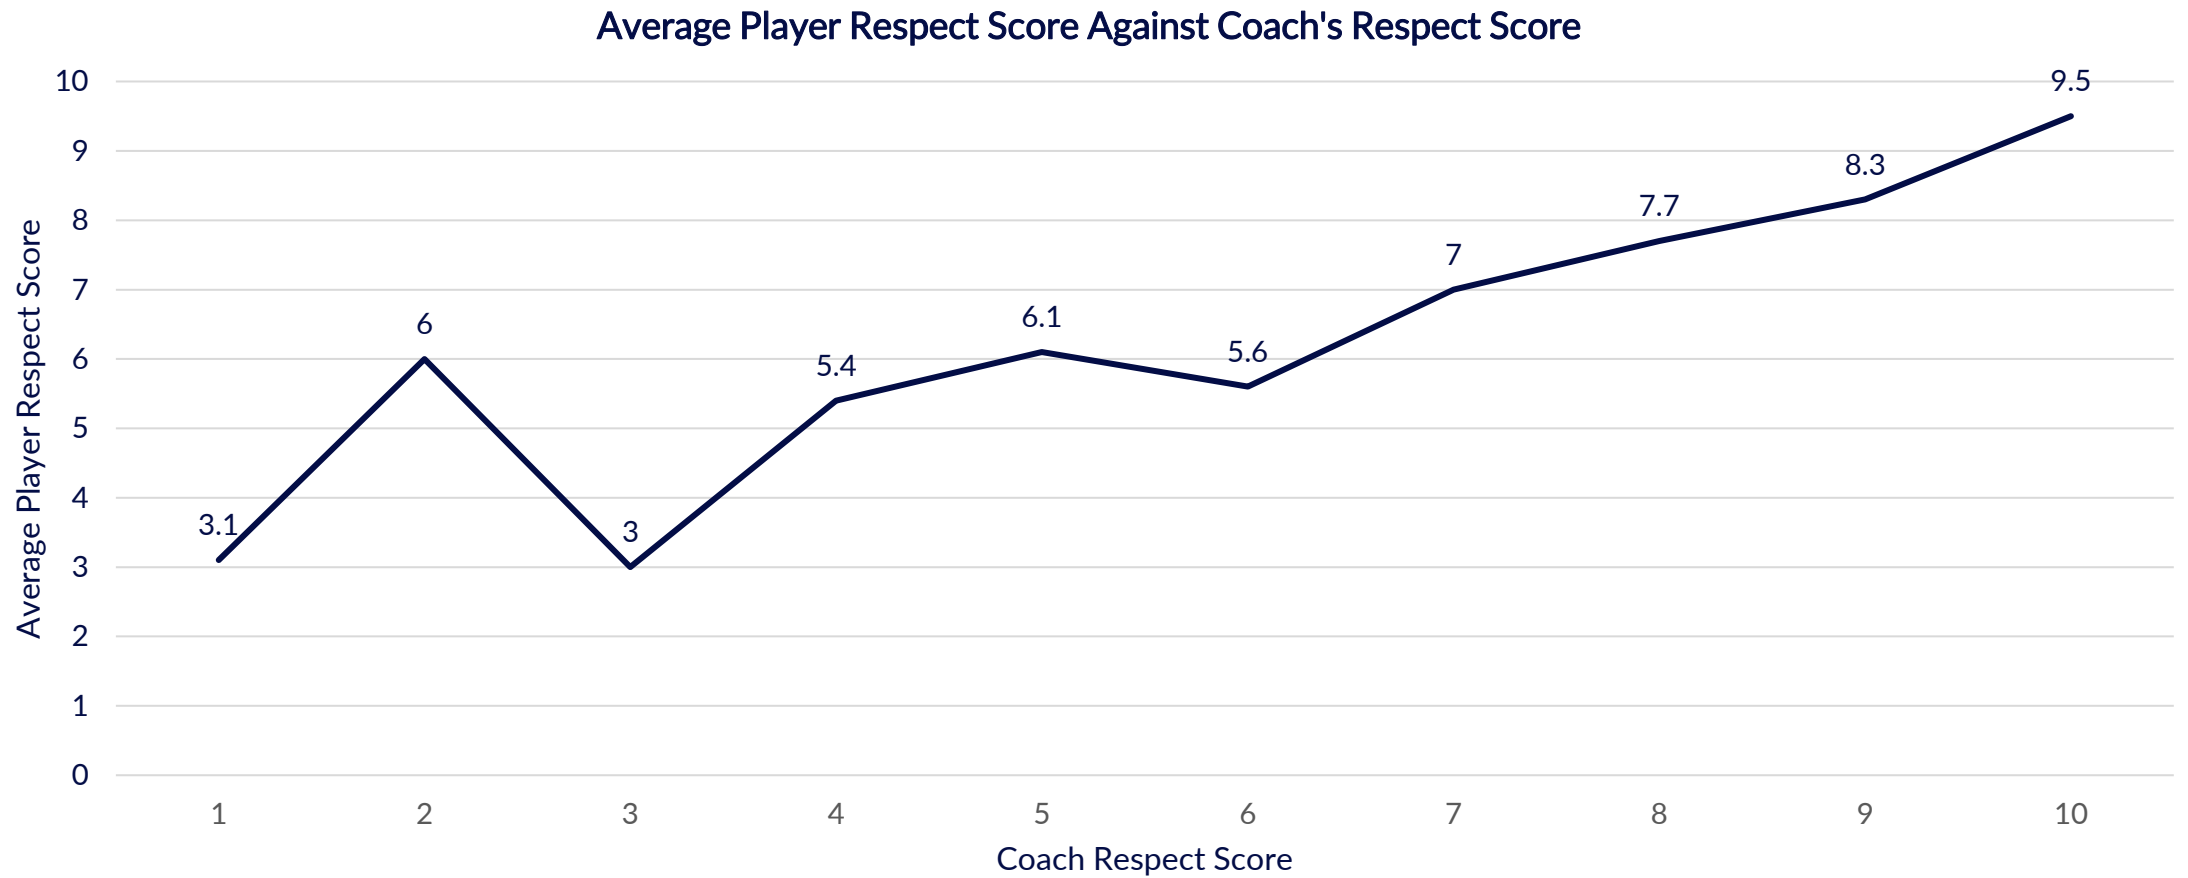

Score Frequency – Youth (U7 - U18) & Adult (Open-age & U19/21/23)

RESPECT MARK	% PLAYERS RECEIVING MARK		% COACHES RECEIVING MARK		% SPECTATORS RECEIVING MARK	
	YOUTH	ADULT	YOUTH	ADULT	YOUTH	ADULT
10	65.9	33.5	80.4	43.6	81.7	53.4
9	12.2	32.0	9.8	38.5	7.4	30.6
8	10.2	18.4	3.2	8.6	4.8	7.1
7	5.5	6.4	2.6	3.2	1.9	3.6
6	2.6	2.3	1.6	1.1	<1	1.1
5	<1	1.9	<1	1.1	1.3	<1
4	<1	1.5	<1	<1	<1	<1
3	<1	<1	<1	<1	<1	0
2	<1	<1	<1	0	<1	<1
1	<1	2.8	<1	2.1	<1	1.9

Impact of Coaches