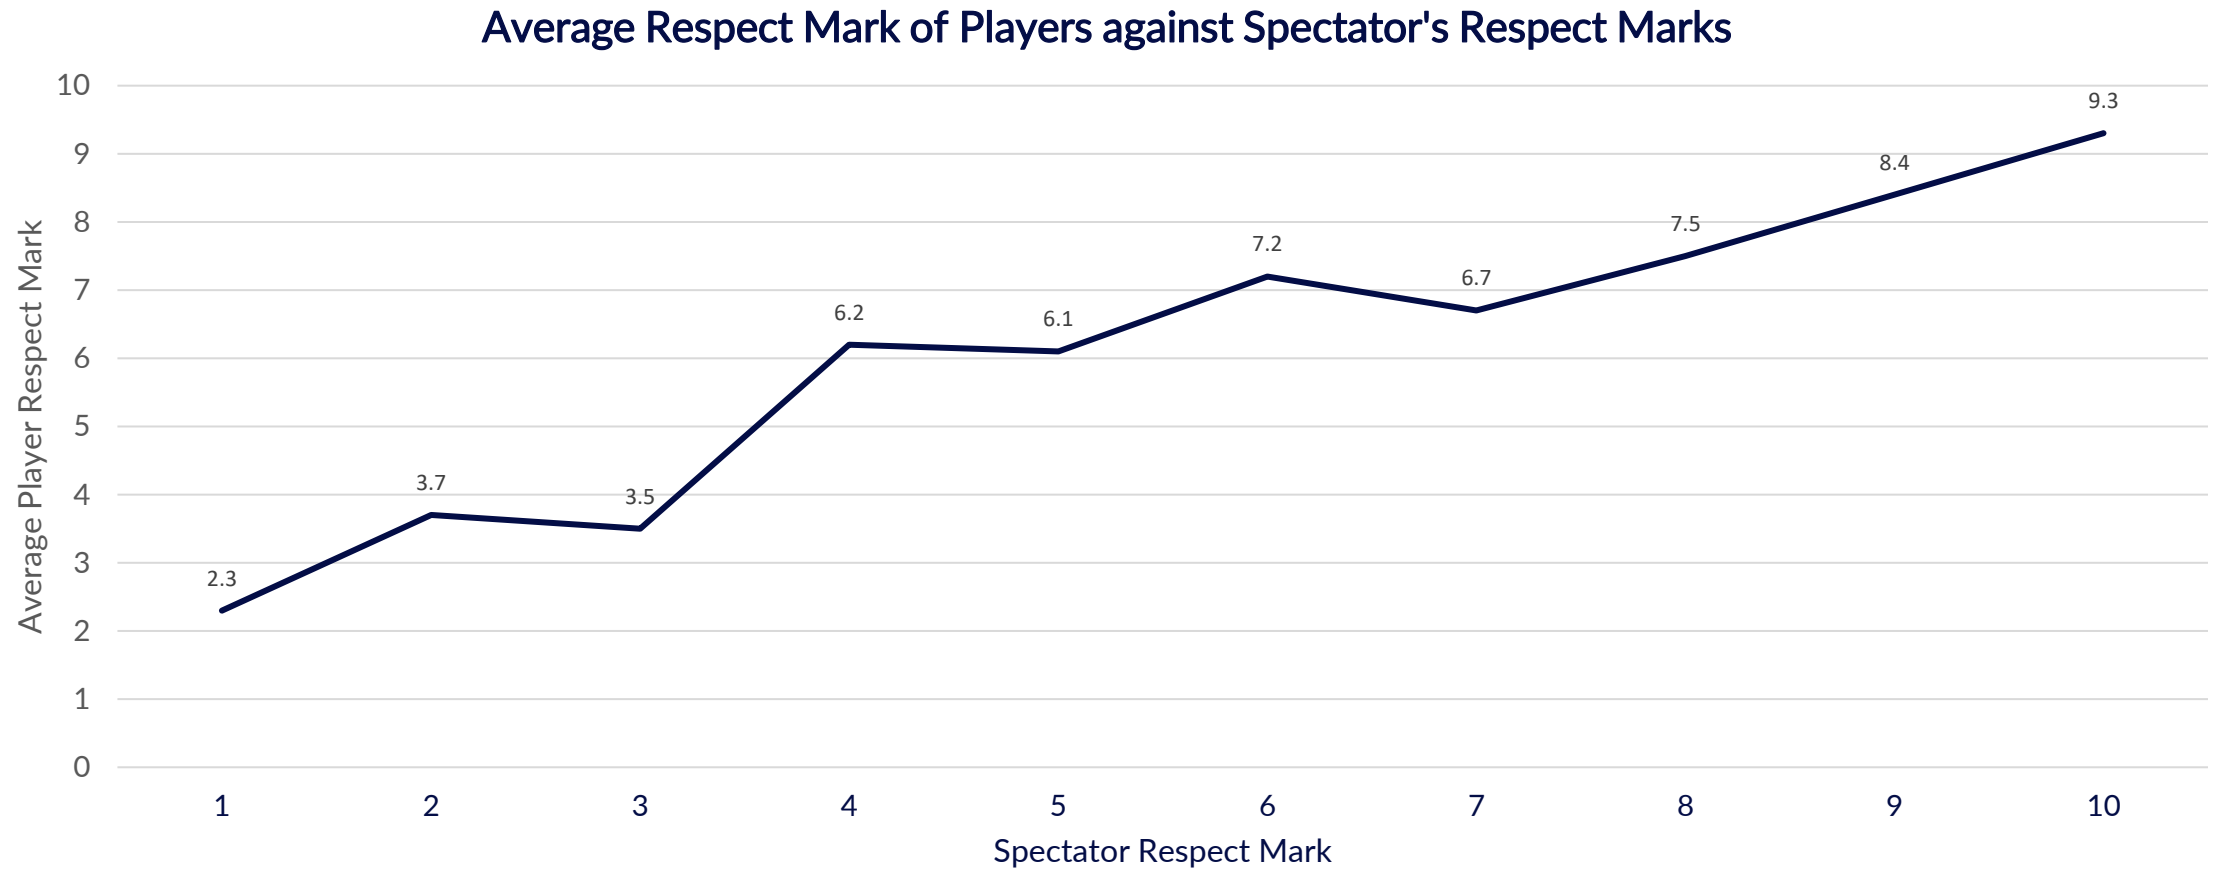

Impact of Spectators