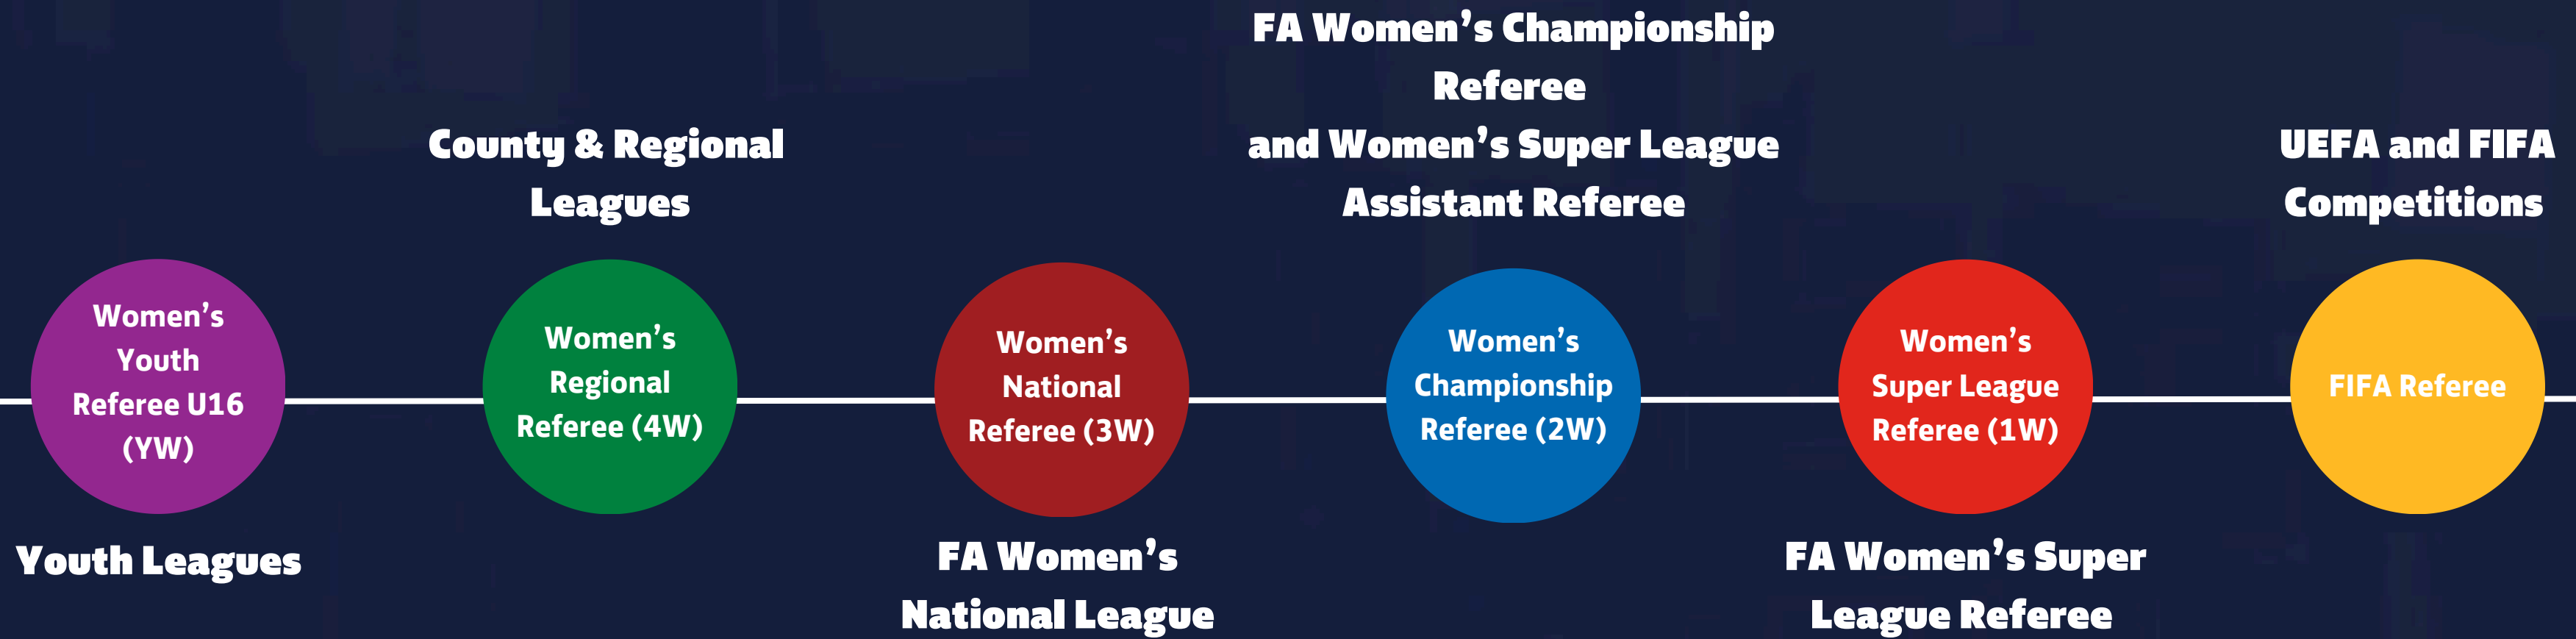

WOMEN'S GAME PATHWAY